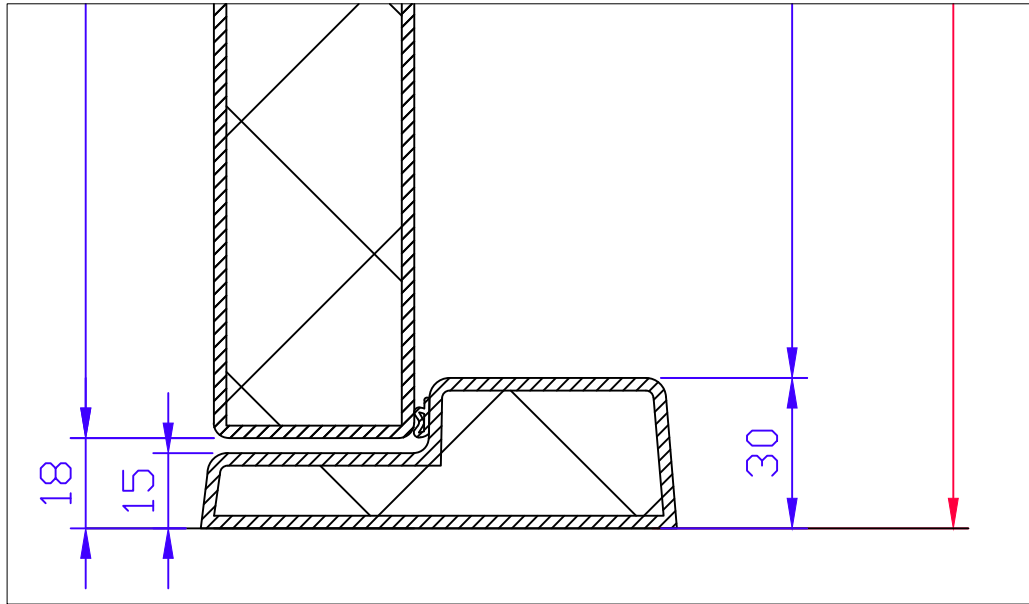

THRESHOLD OPTIONS FOR ACOUSTIC DOORS

GRP-THRESHOLD (normal)

GRP-THRESHOLD (low)

AUTOMATIC SPRING SEAL F30/dB30

S/S THRESHOLD