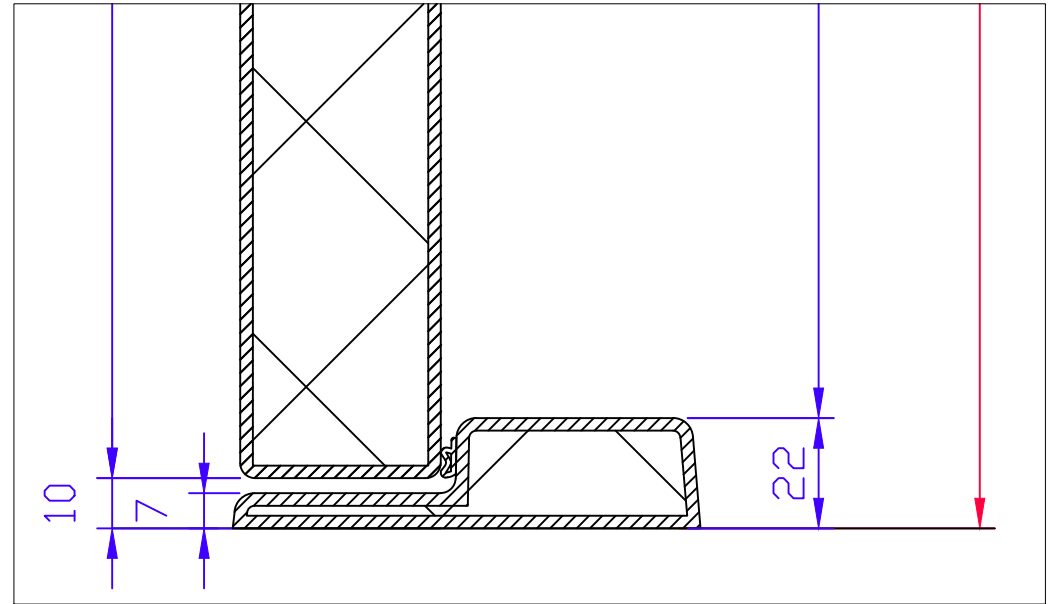

THRESHOLD OPTIONS FOR ACOUSTIC DOORS

GRP-THRESHOLD (normal)

GRP-THRESHOLD (low)

AUTOMATIC SPRING SEAL F30/dB30

S/S THRESHOLD