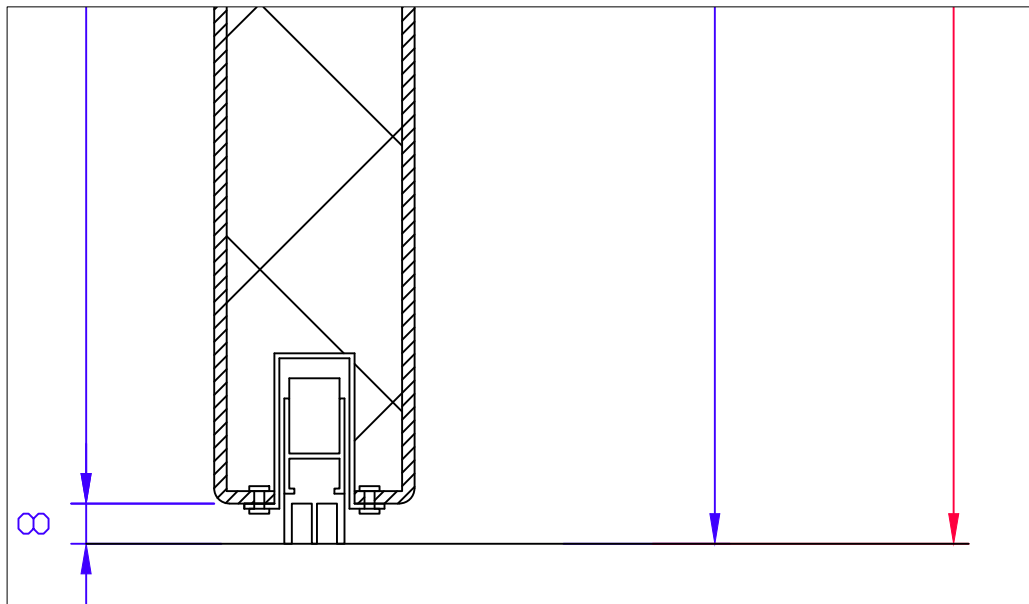

THRESHOLD OPTIONS FOR ACOUSTIC DOORS

GRP-THRESHOLD (normal)

GRP-THRESHOLD (low)

AUTOMATIC SPRING SEAL F30/dB30

S/S THRESHOLD