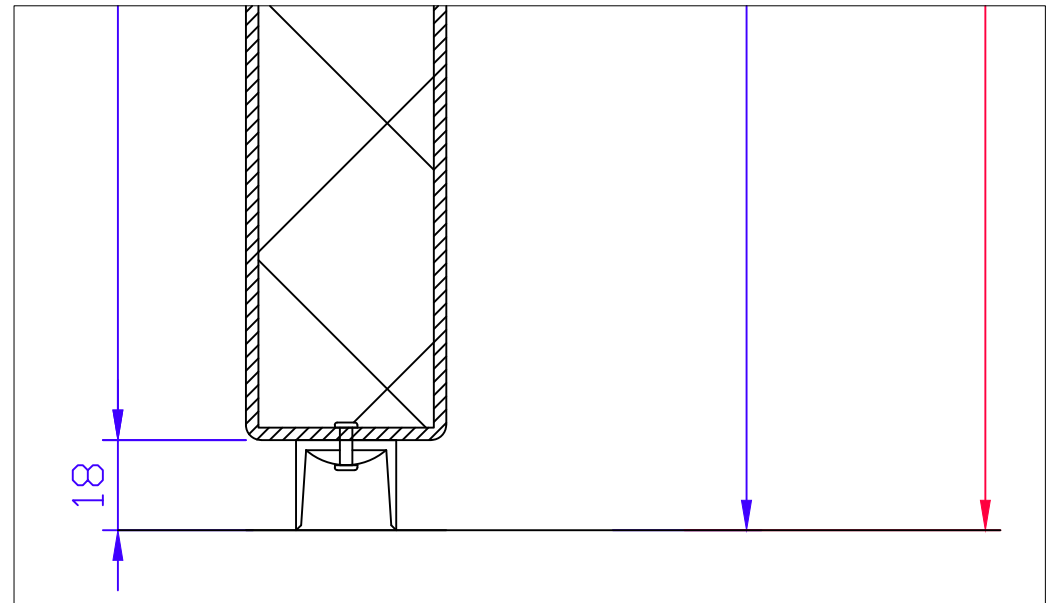

THRESHOLD OPTIONS FOR DOUBLE ACTION DOORS

WITHOUT

DOUBLE WIPE SEAL

FLAT S/S THRESHOLD

S/S PLATE 5mm