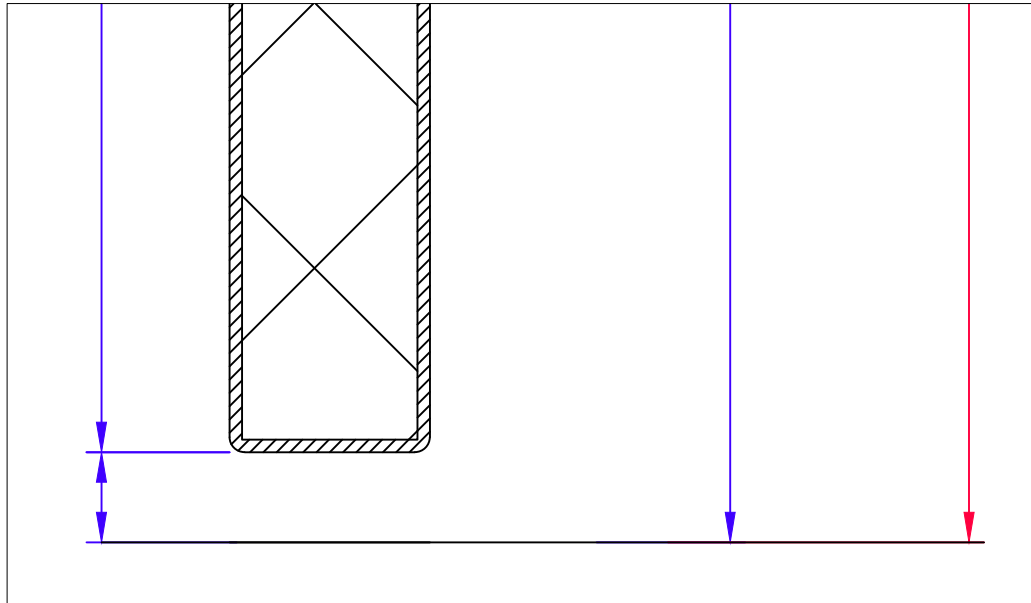

THRESHOLD OPTIONS FOR DOUBLE ACTION DOORS

WITHOUT

DOUBLE WIPE SEAL

FLAT S/S THRESHOLD

S/S PLATE 5mm