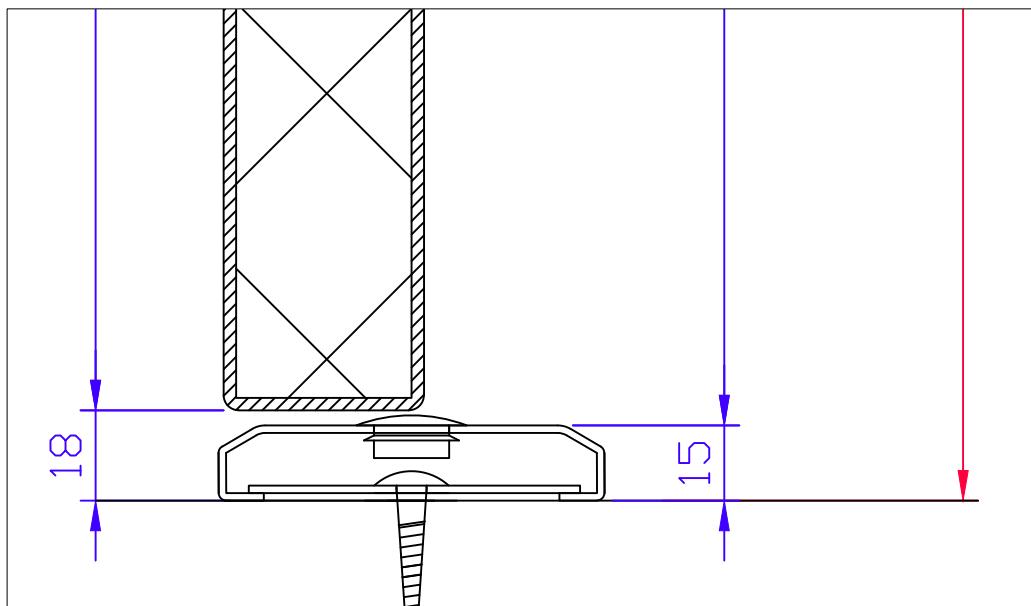

THRESHOLD OPTIONS FOR DOUBLE ACTION DOORS

WITHOUT

DOUBLE WIPE SEAL

FLAT S/S THRESHOLD

S/S PLATE 5mm