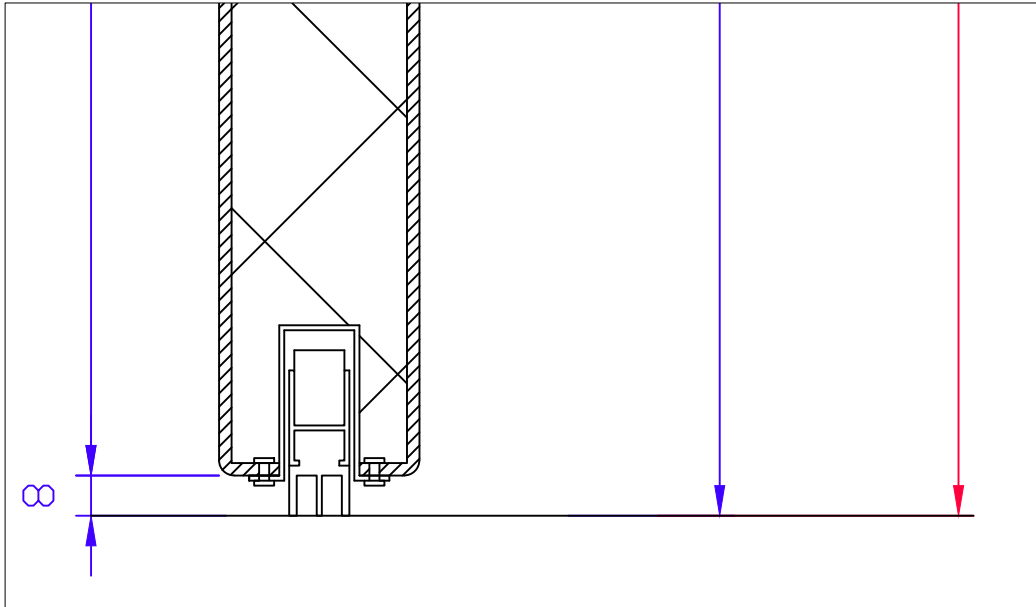

THRESHOLD OPTIONS FOR FIRE DOORS

WITHOUT

GRP-THRESHOLD

AUTOMATIC SPRING SEAL F30/dB30

S/S THRESHOLD