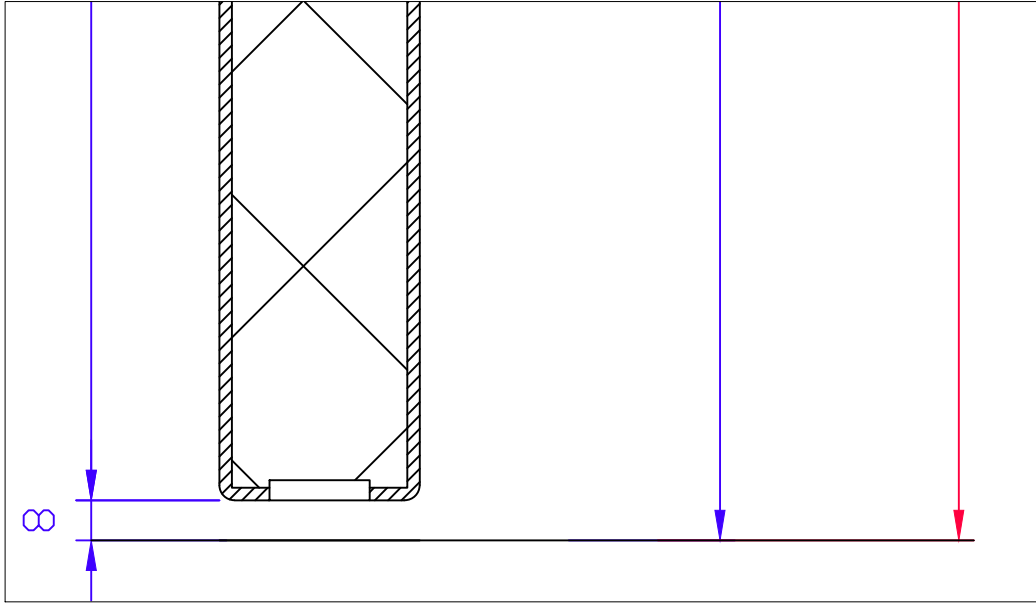

THRESHOLD OPTIONS FOR FIRE DOORS

WITHOUT

GRP-THRESHOLD

AUTOMATIC SPRING SEAL F30/dB30

S/S THRESHOLD