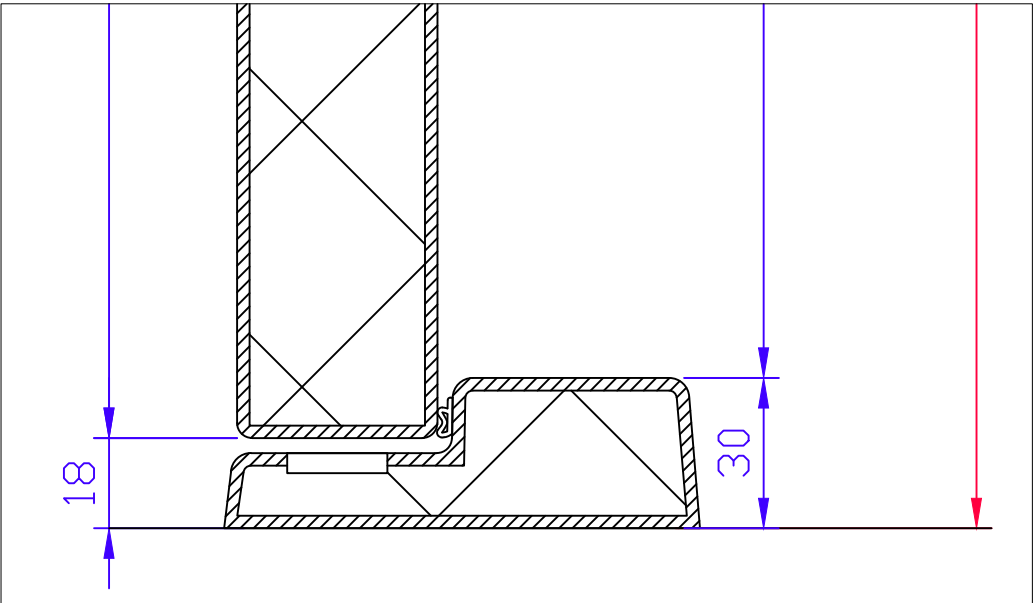

THRESHOLD OPTIONS FOR FIRE DOORS

WITHOUT

GRP-THRESHOLD

AUTOMATIC SPRING SEAL F30/dB30

S/S THRESHOLD